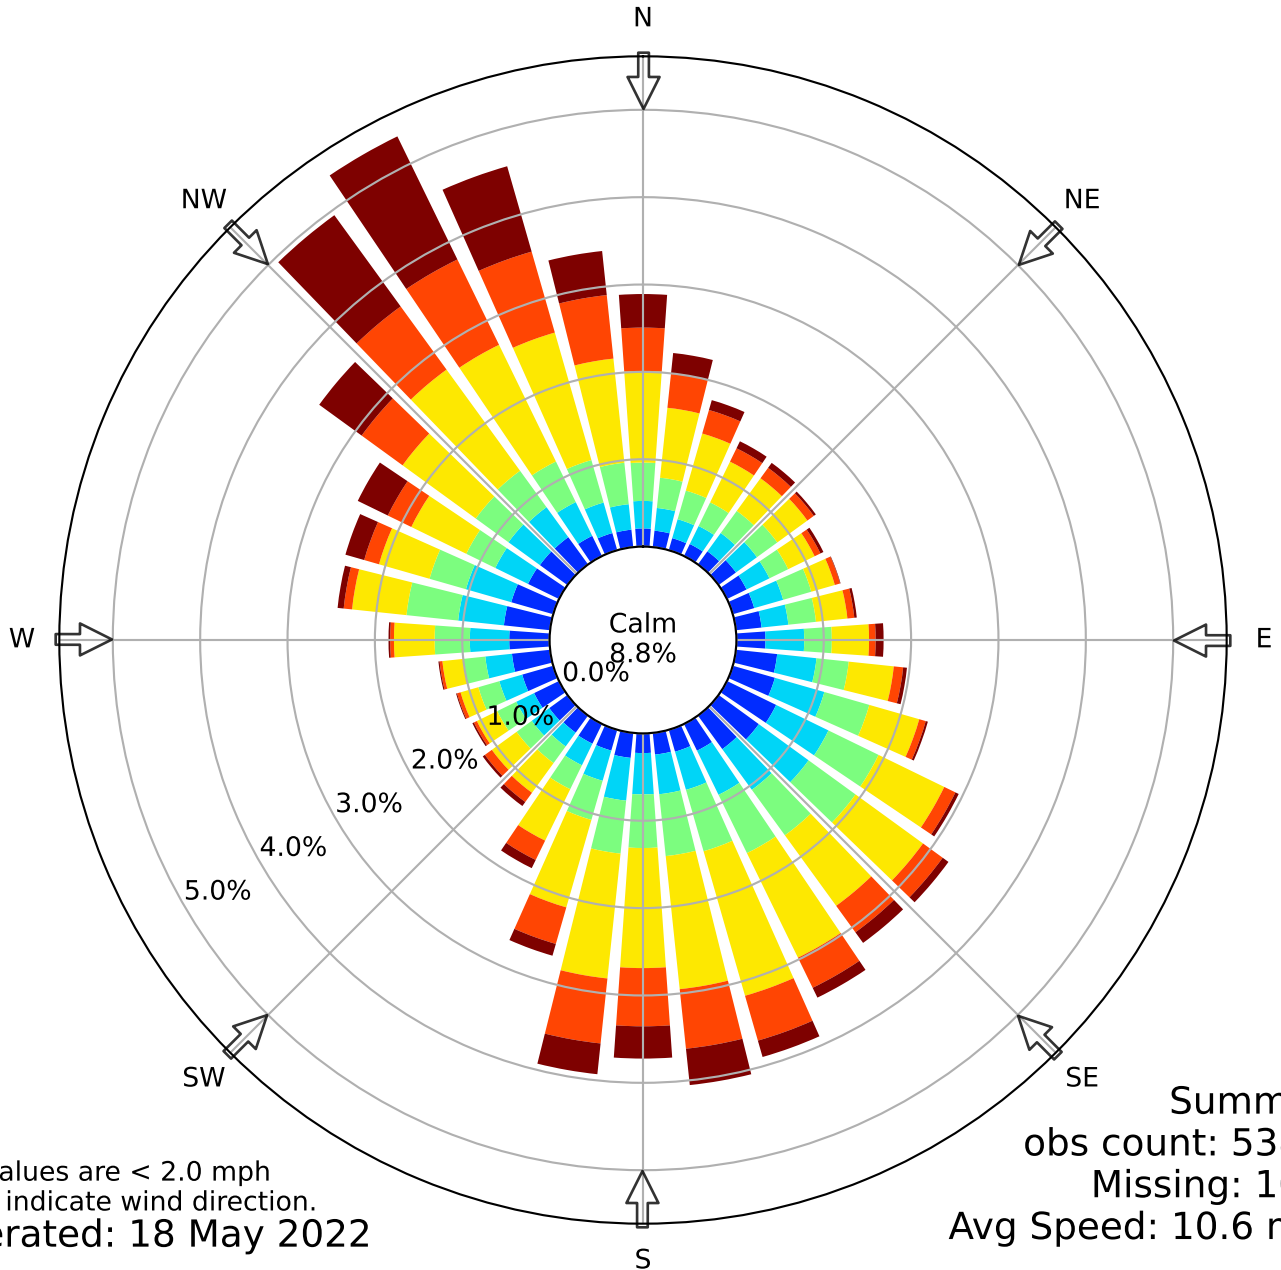

[OFK] NORFOLK

Windrose Plot [Time Domain: Jan 1 - Dec 31, 12 AM-11 PM]

Time Bounds: 01 Jan 2017 12:56 AM - 30 Dec 2021 11:56 PM America/Chicago

Calm values are < 2.0 mph  
 Arrows indicate wind direction.  
 Generated: 18 May 2022

Summary  
 obs count: 53847  
 Missing: 1033  
 Avg Speed: 10.6 mph