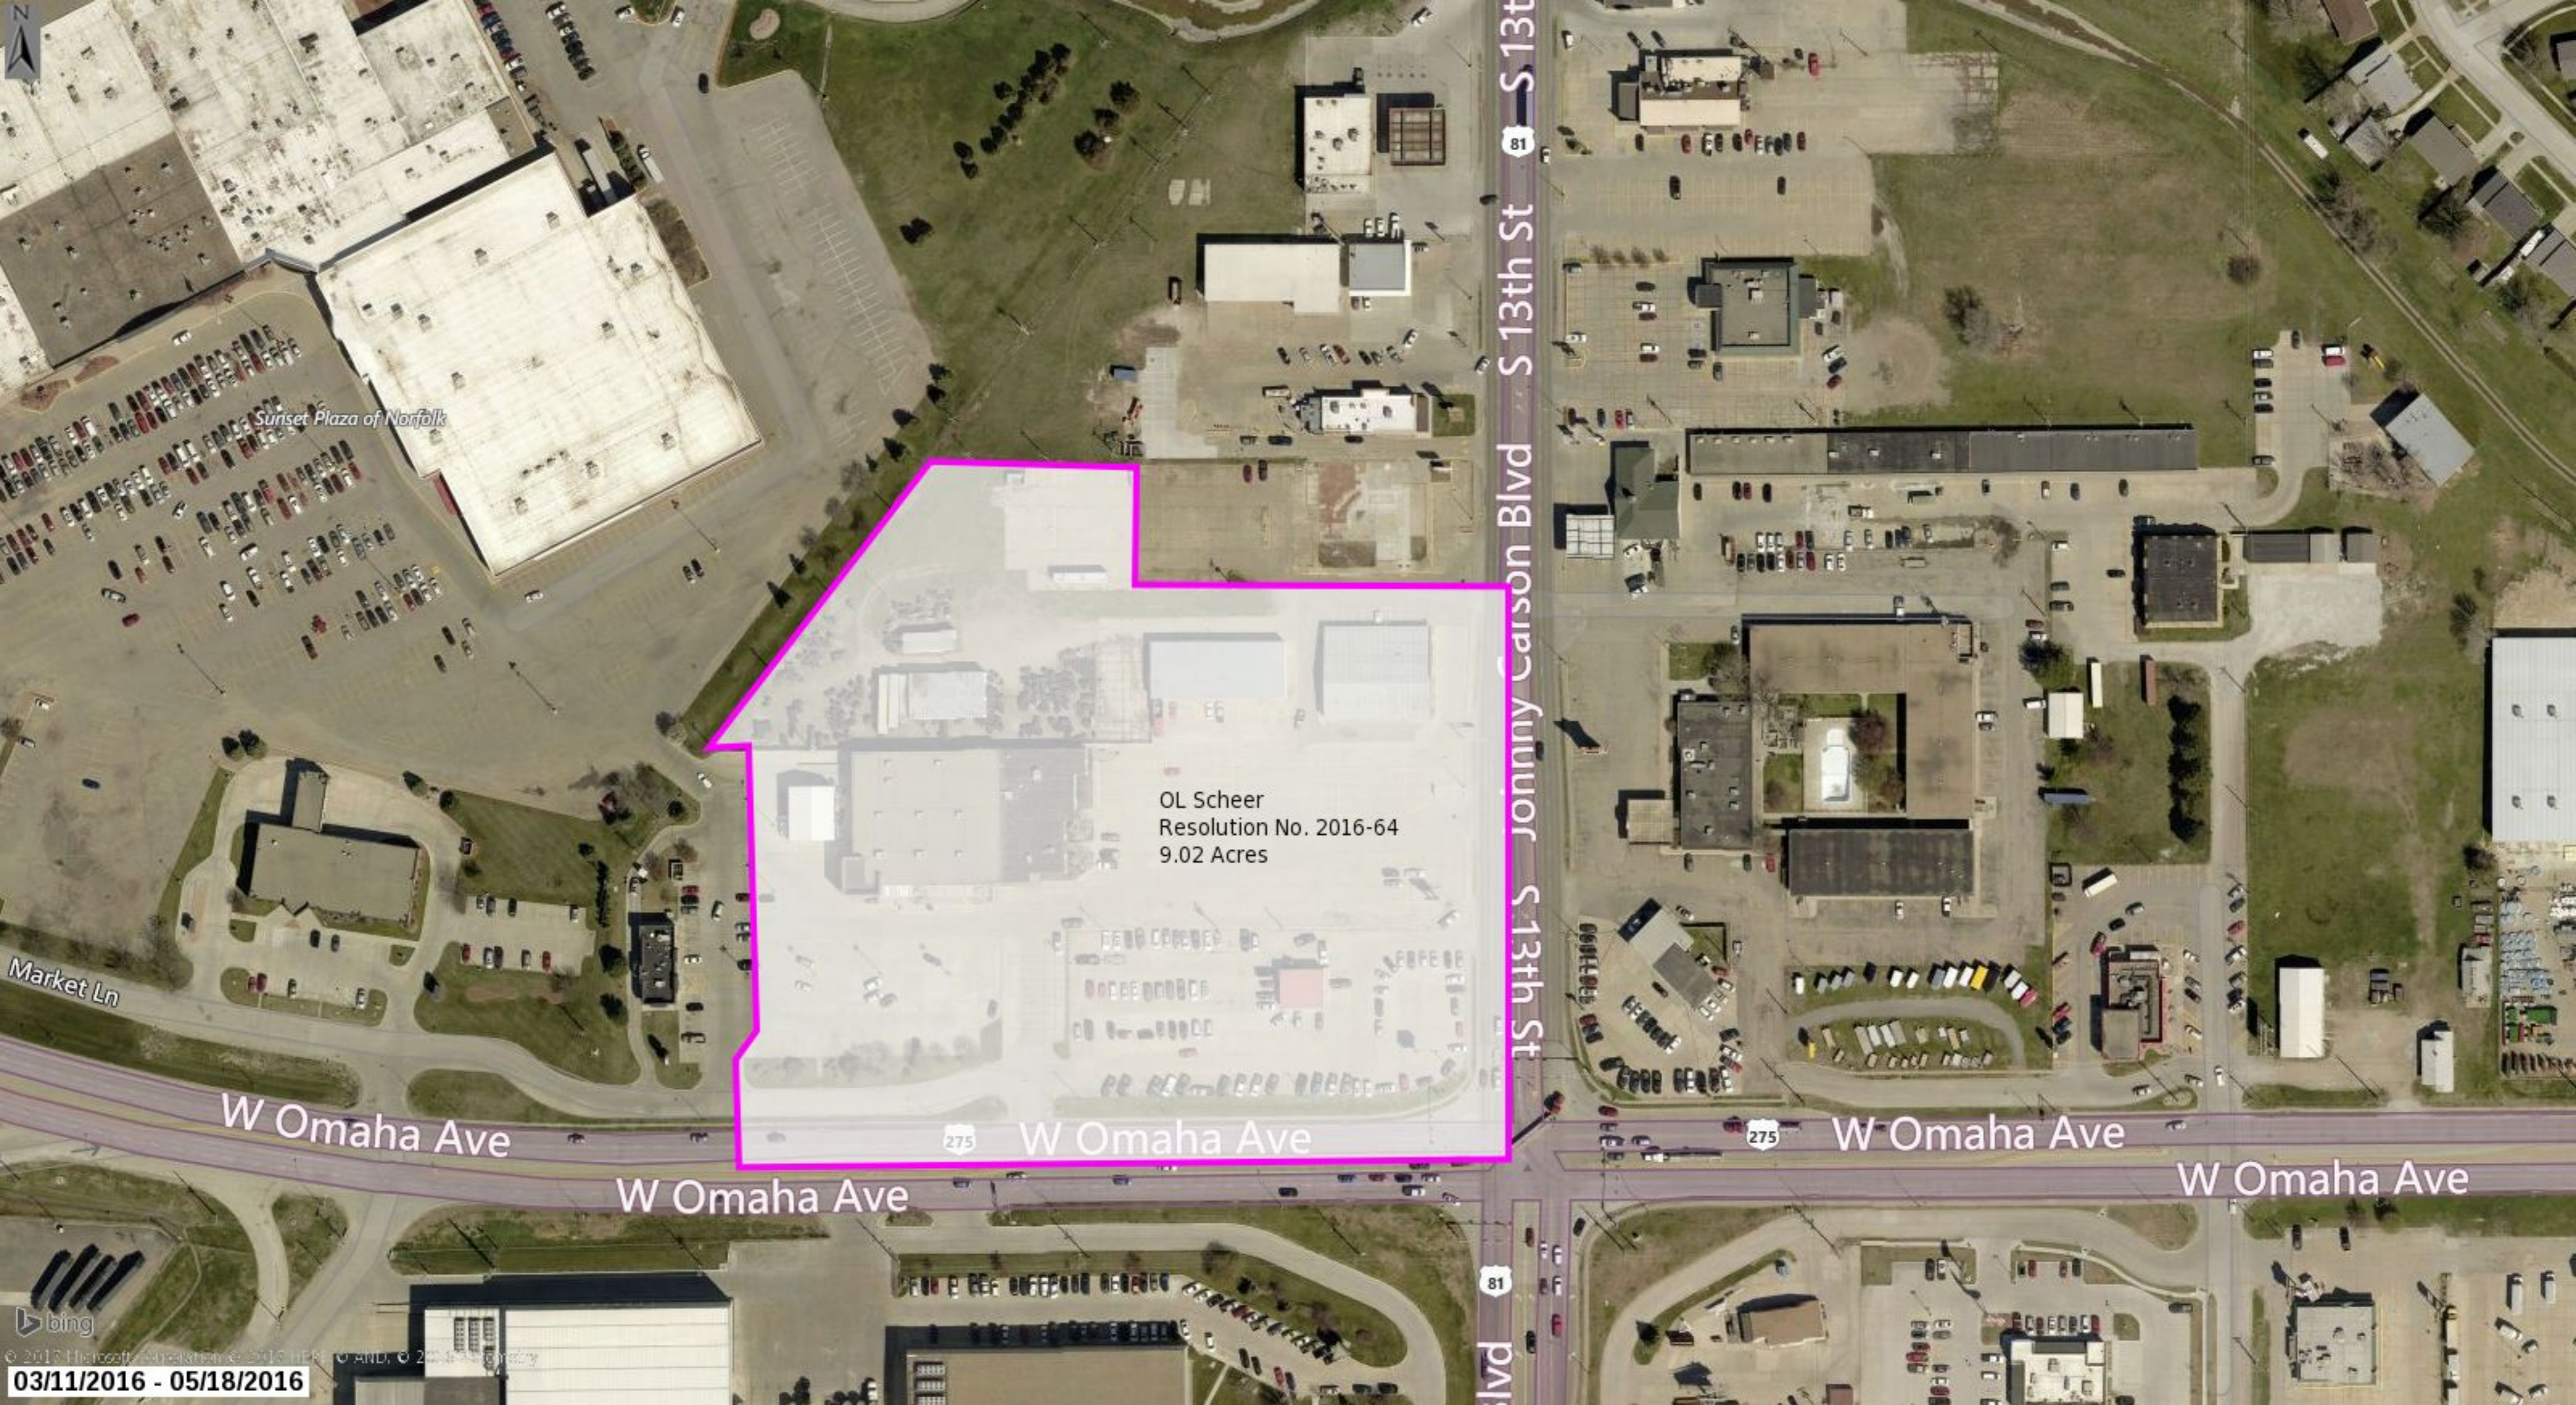

BLIGHT & SUBSTANDARD DESIGNATED AREAS

East Omaha Avenue
Redevelopment Area
740.8 Acres
Resolution No. 2017-58
08/21/2017

Medelman's Lake Development
Resolution No. 2017-31
Approved 6/5/2017
292 Acres (Lake not included)