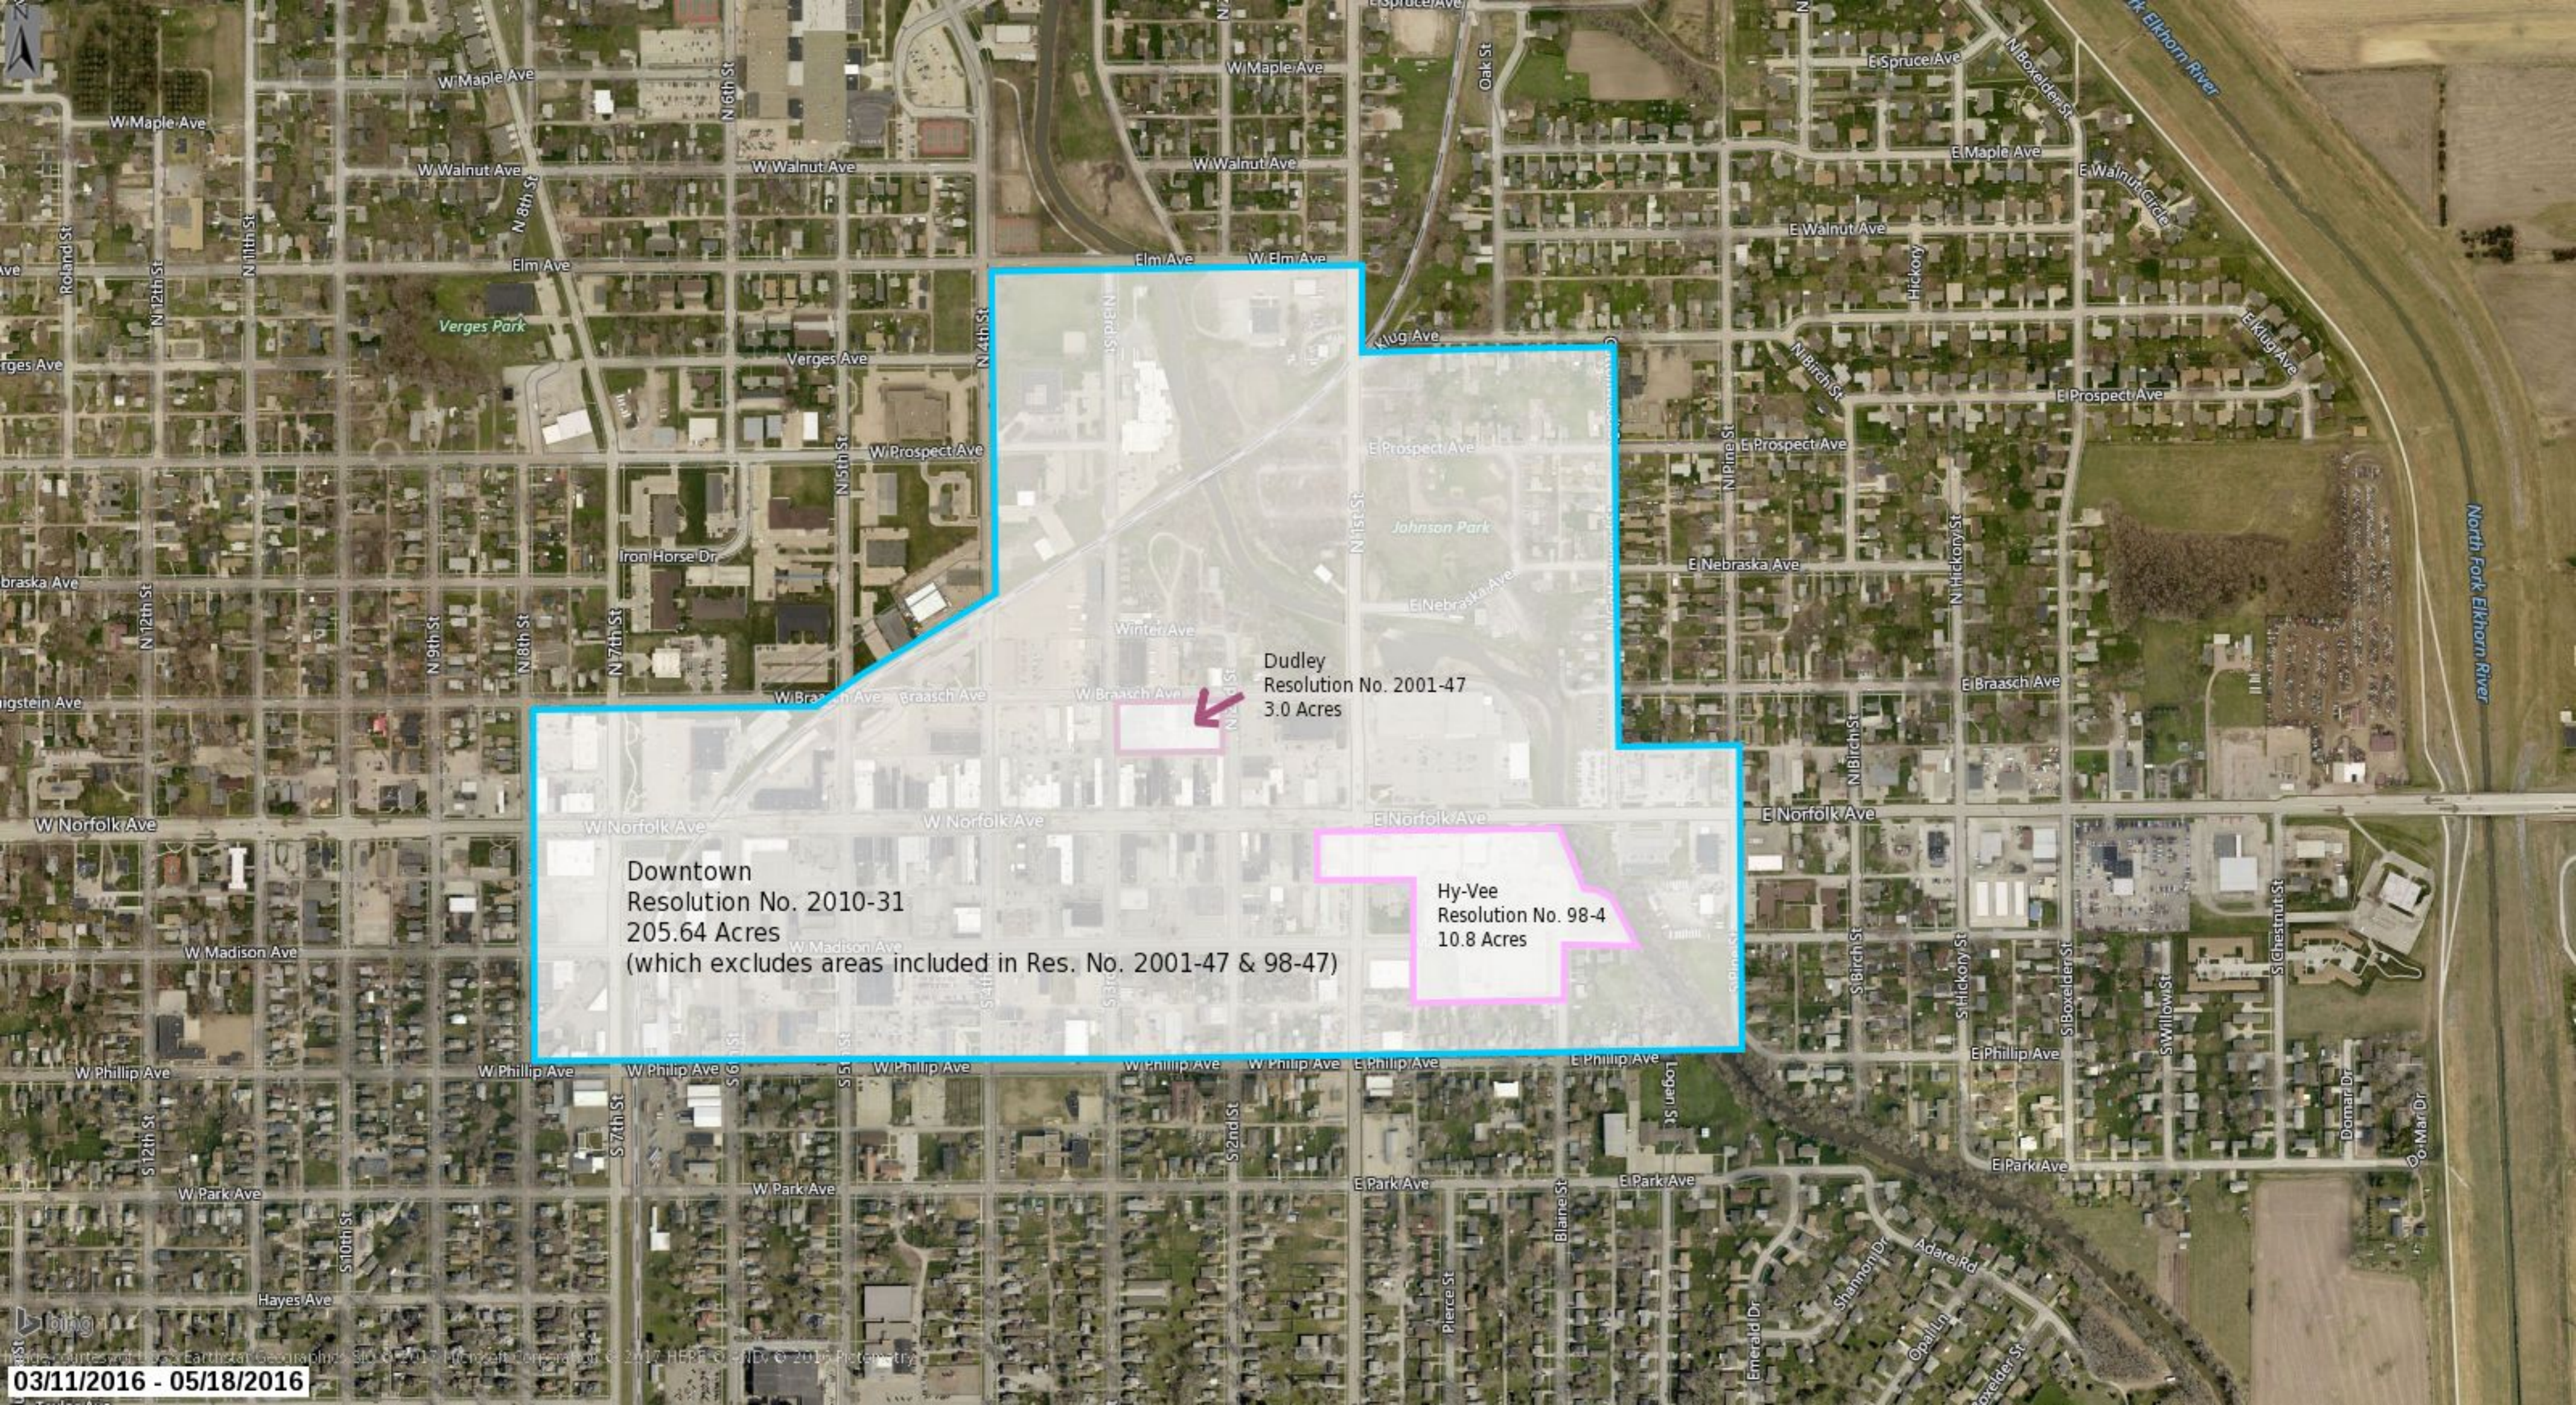

Dudley Resolution No. 2001-47
3.0 Acres

Downtown Resolution No. 2010-31
205.64 Acres
(which excludes areas included in Res. No. 2001-47 & 98-47)

Hy-Vee Resolution No. 98-4
10.8 Acres