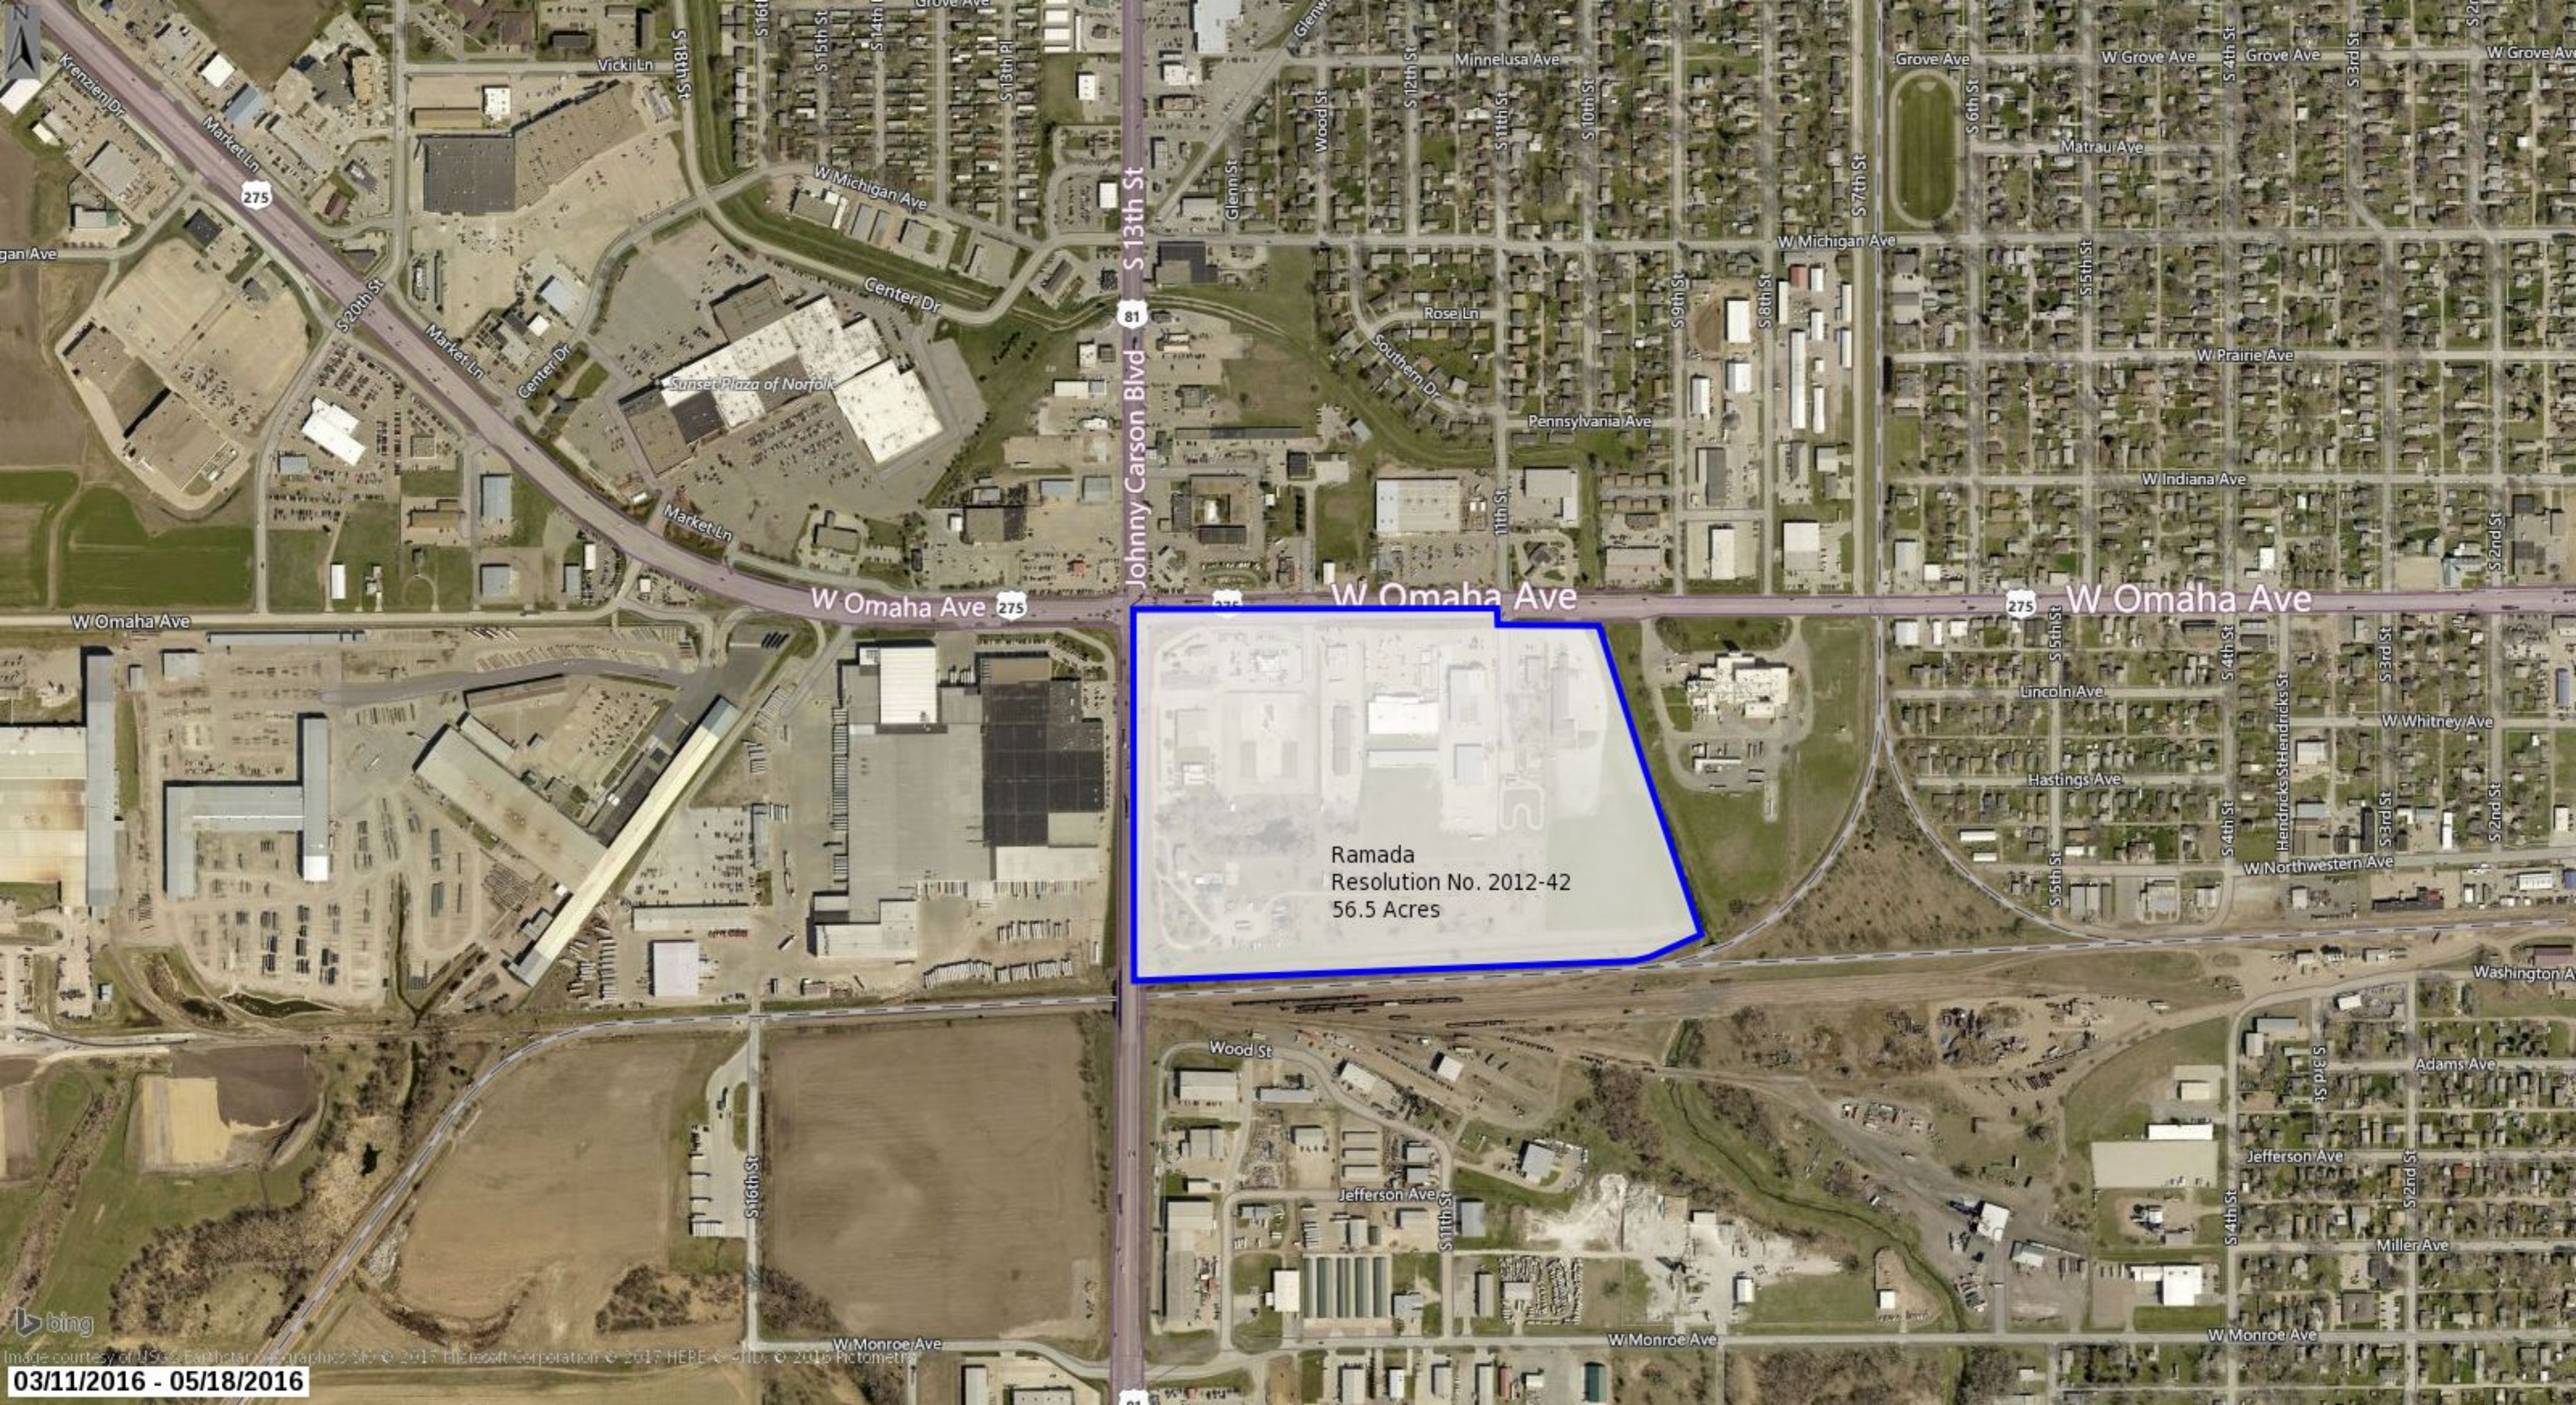

Johnny Carson Blvd S 13th St

275

275

275

Ramada
Resolution No. 2012-42
56.5 Acres