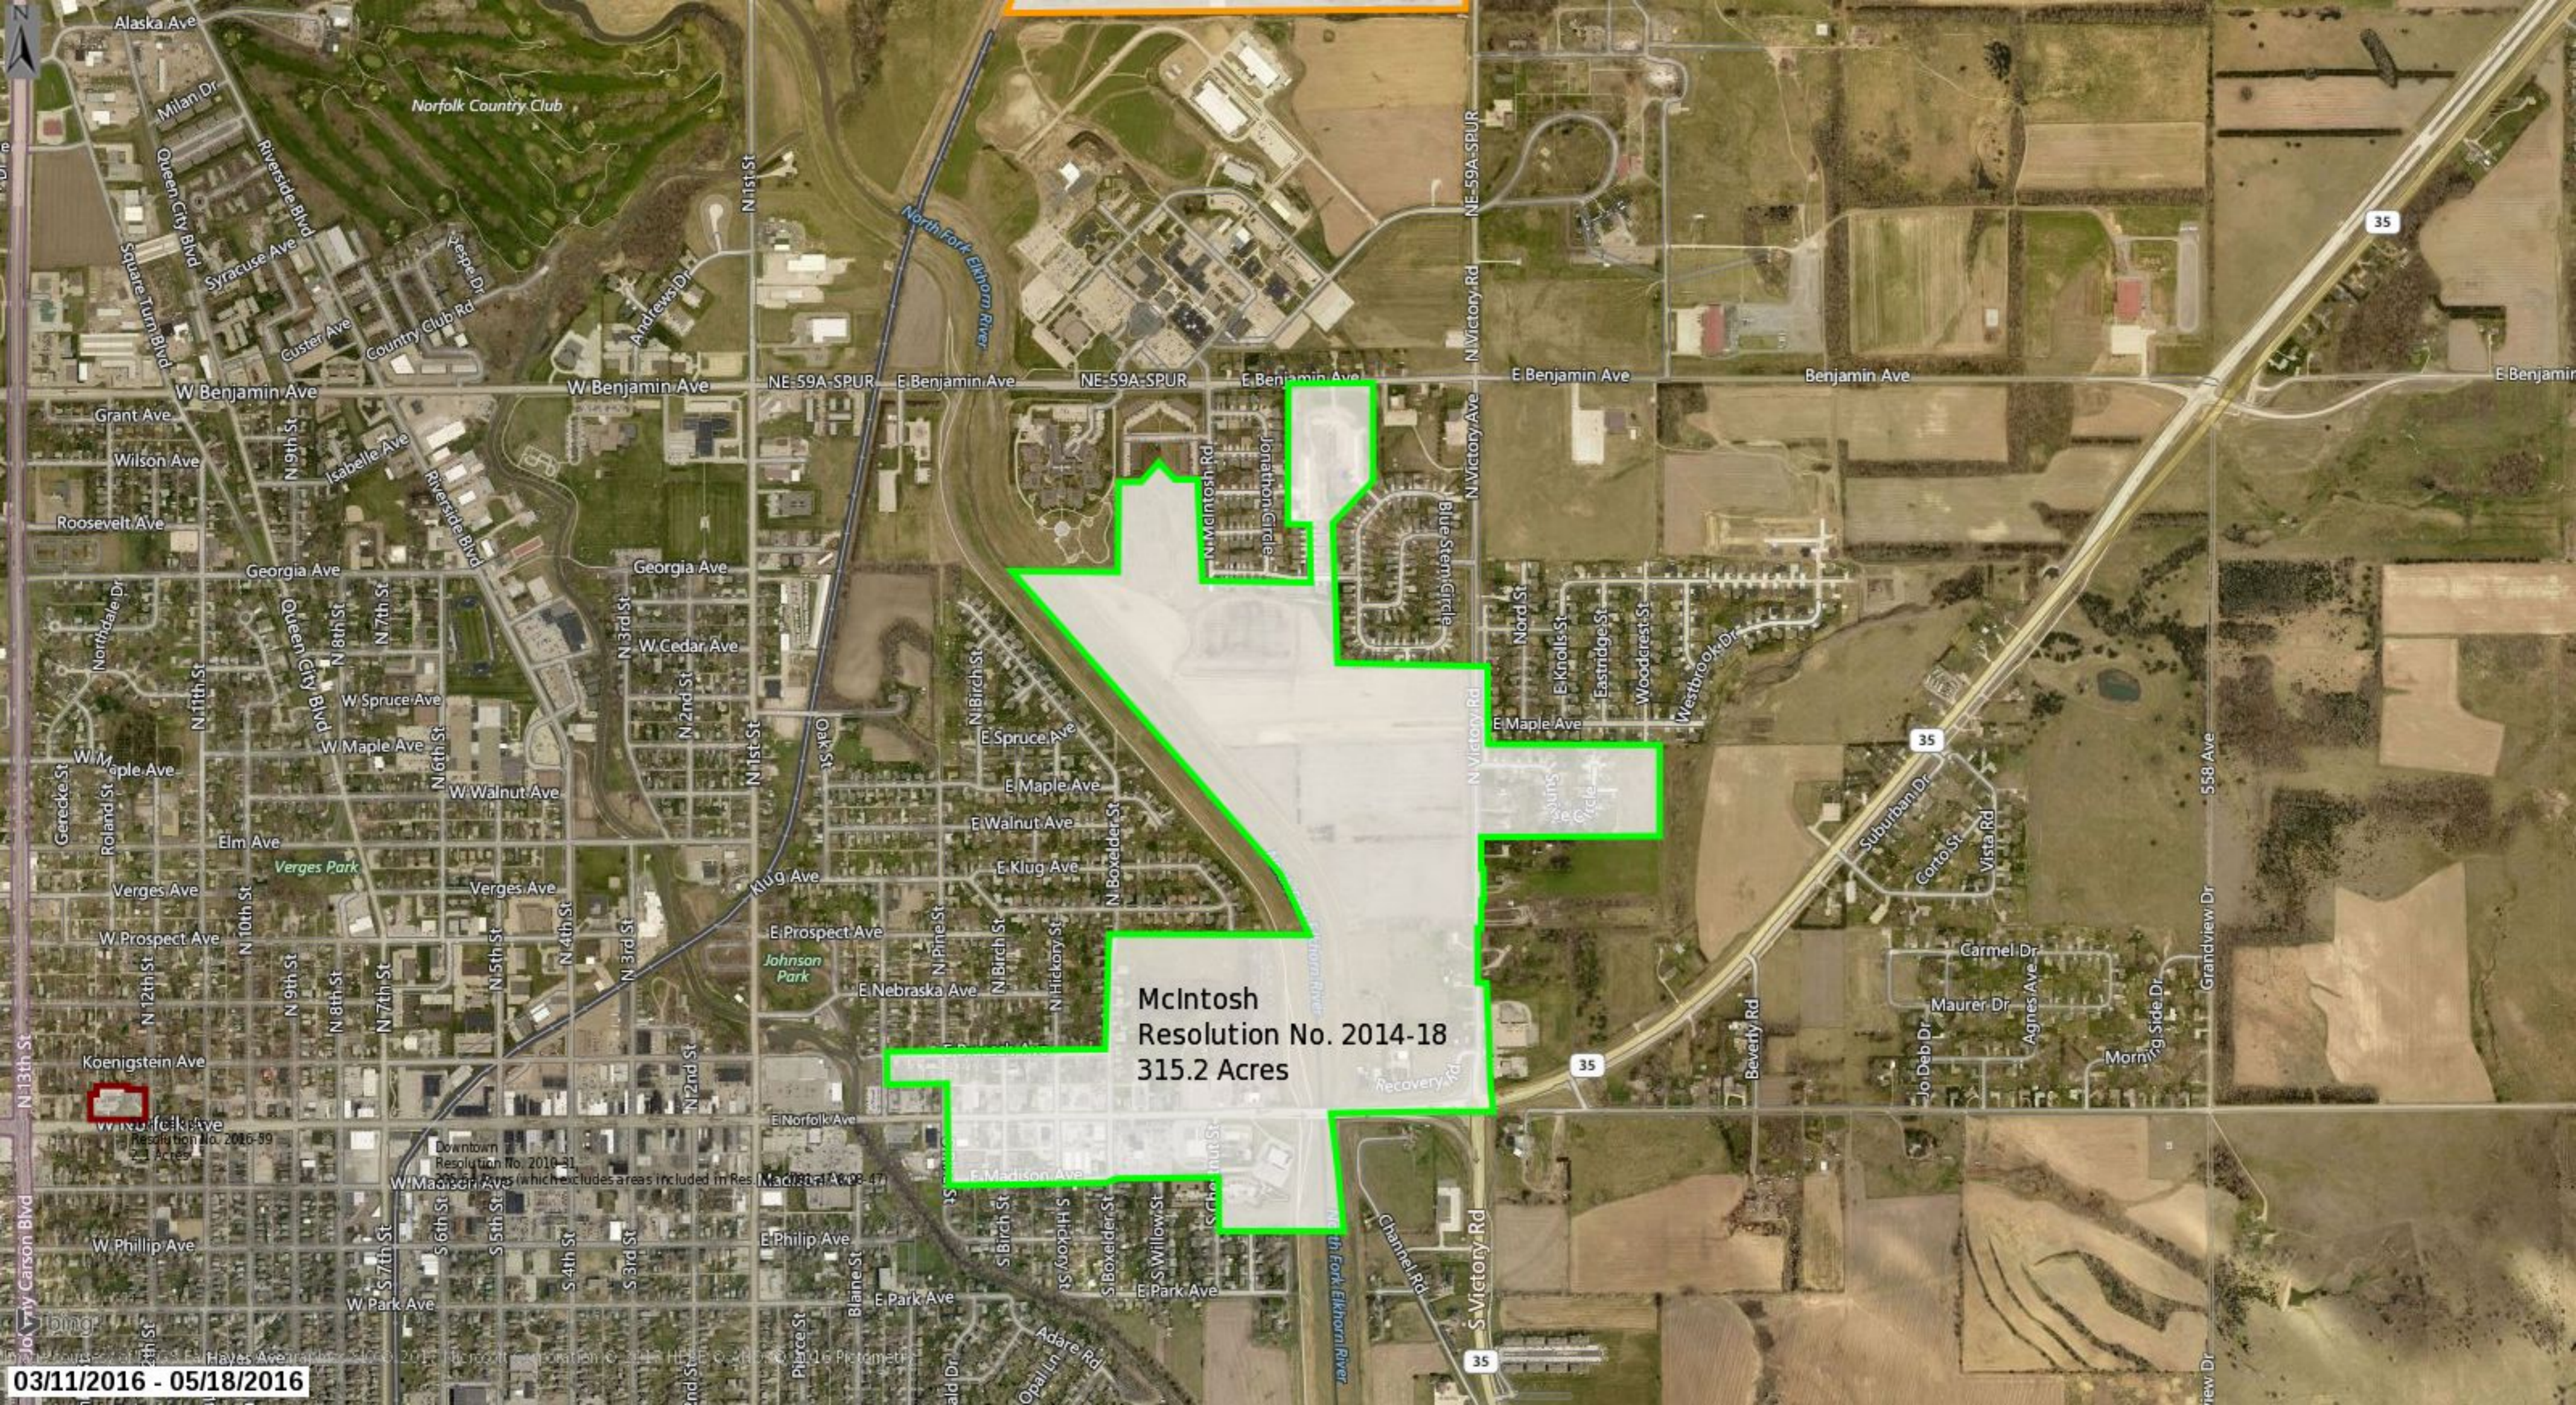

McIntosh
Resolution No. 2014-18
315.2 Acres

Koenigstein Ave
Resolution No. 2016-99
2.1 Acres

Downtown
Resolution No. 2010-31
W. Main St. (which includes areas included in Res. 2010-31)