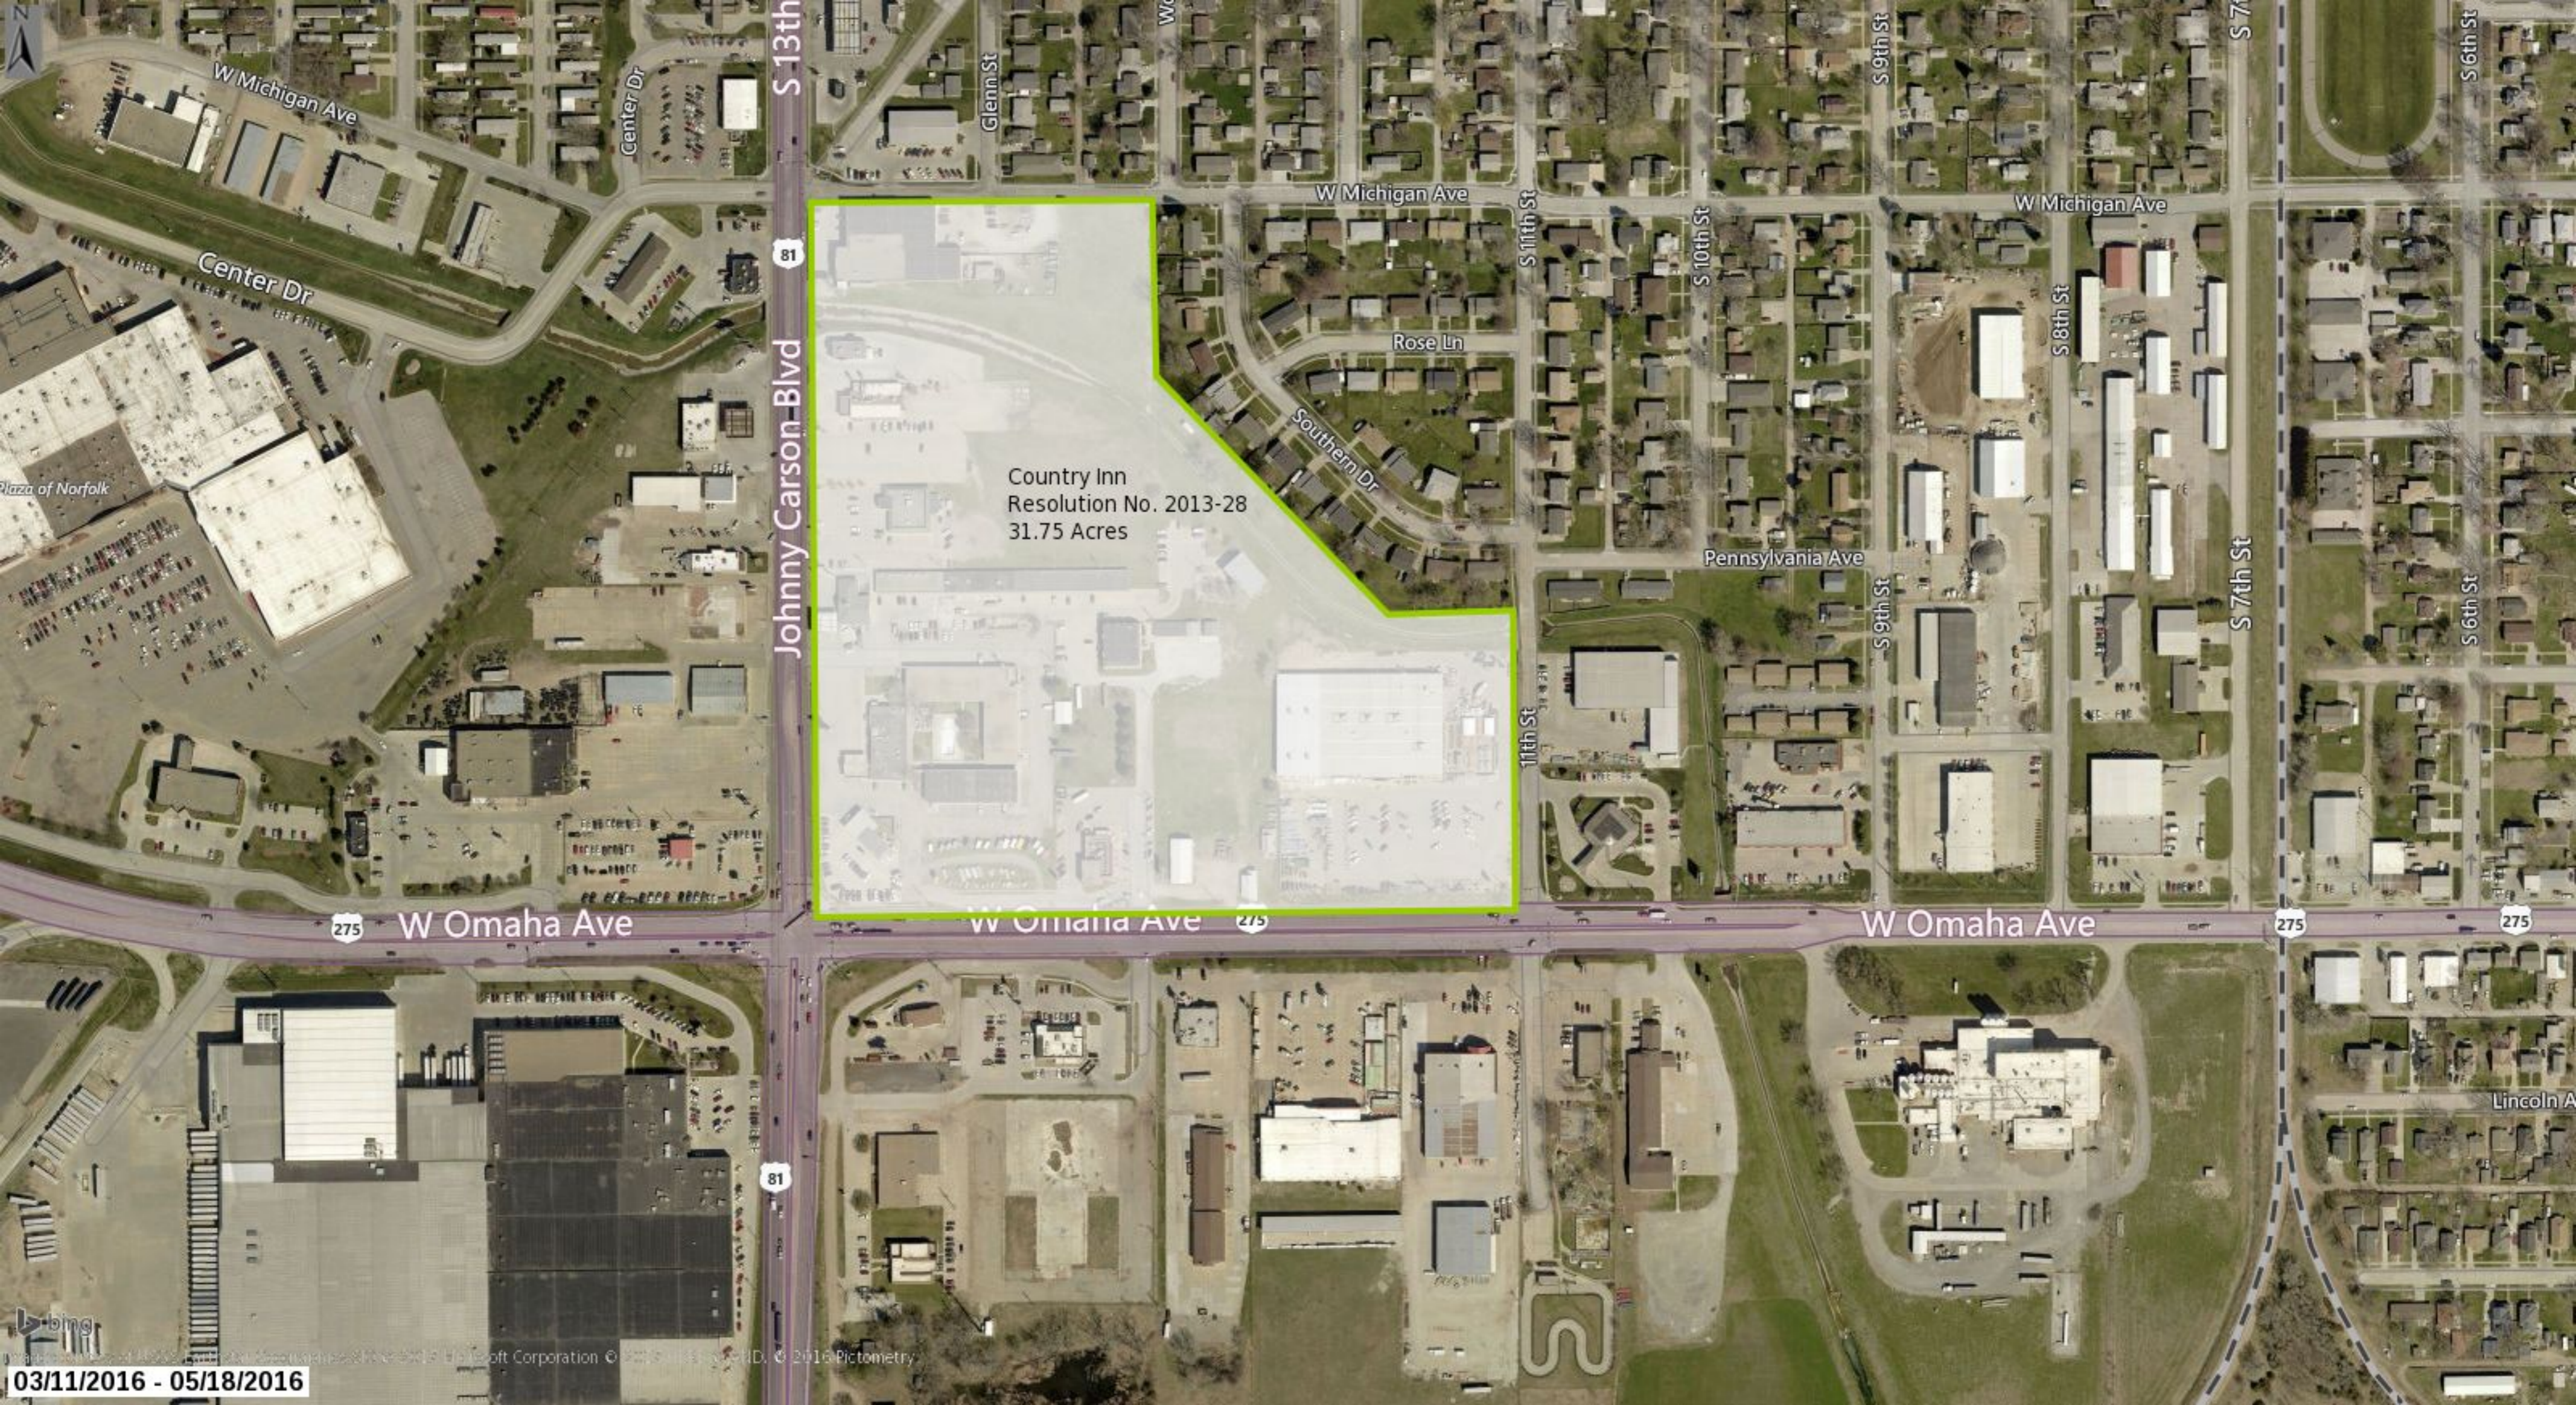

Koenigstein Ave
Resolution No. 2016-99
2.1 Acres

Downtown
Resolution No. 2010-31
W. Main St. (which includes areas included in Res. 2010-31)

Country Inn
Resolution No. 2013-28
31.75 Acres

S 13th St
Johnny Carson Blvd