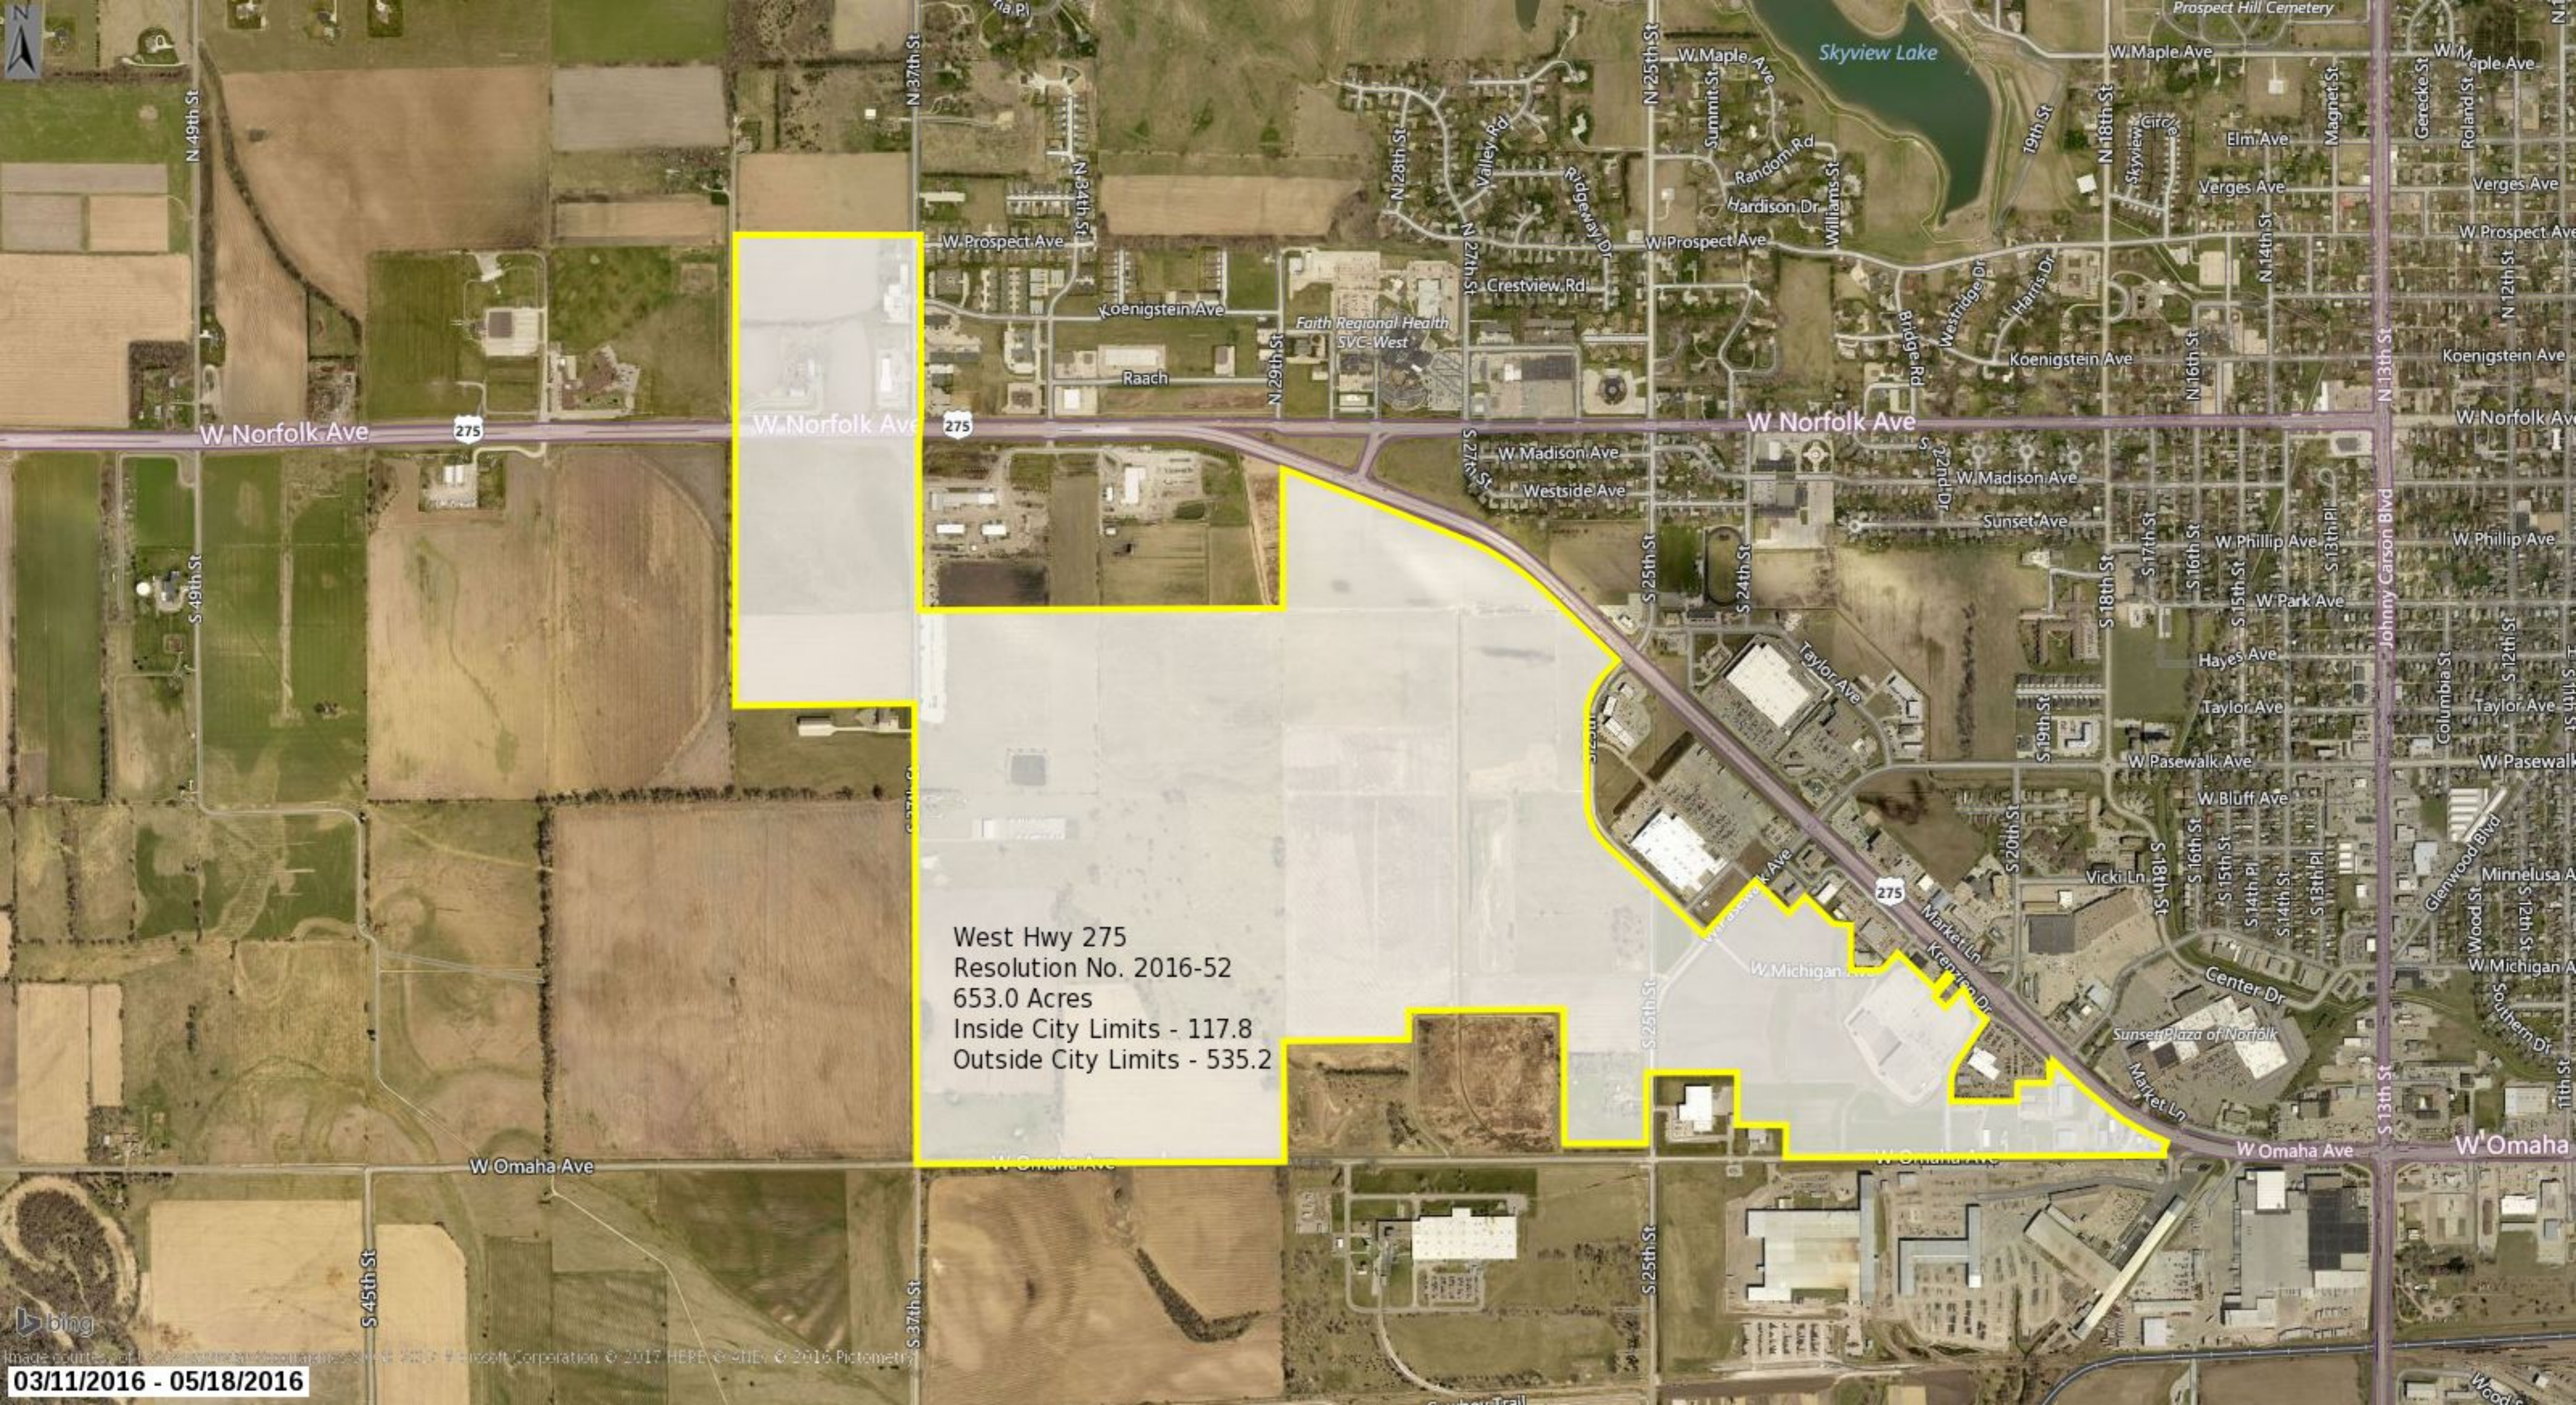

W Madison Ave

W Madison Ave

W Madison Ave

03/11/2016 - 05/18/2016

West Hwy 275
Resolution No. 2016-52
653.0 Acres
Inside City Limits - 117.8
Outside City Limits - 535.2

McIntosh
Resolution No. 2014-18
315.2 Acres

Koenigstein Ave
Resolution No. 2016-99
2.1 Acres

Downtown
Resolution No. 2010-31
W. Main St. (which includes areas included in Res. 2010-31)

Country Inn
Resolution No. 2013-28
31.75 Acres

S 13th St
Johnny Carson Blvd