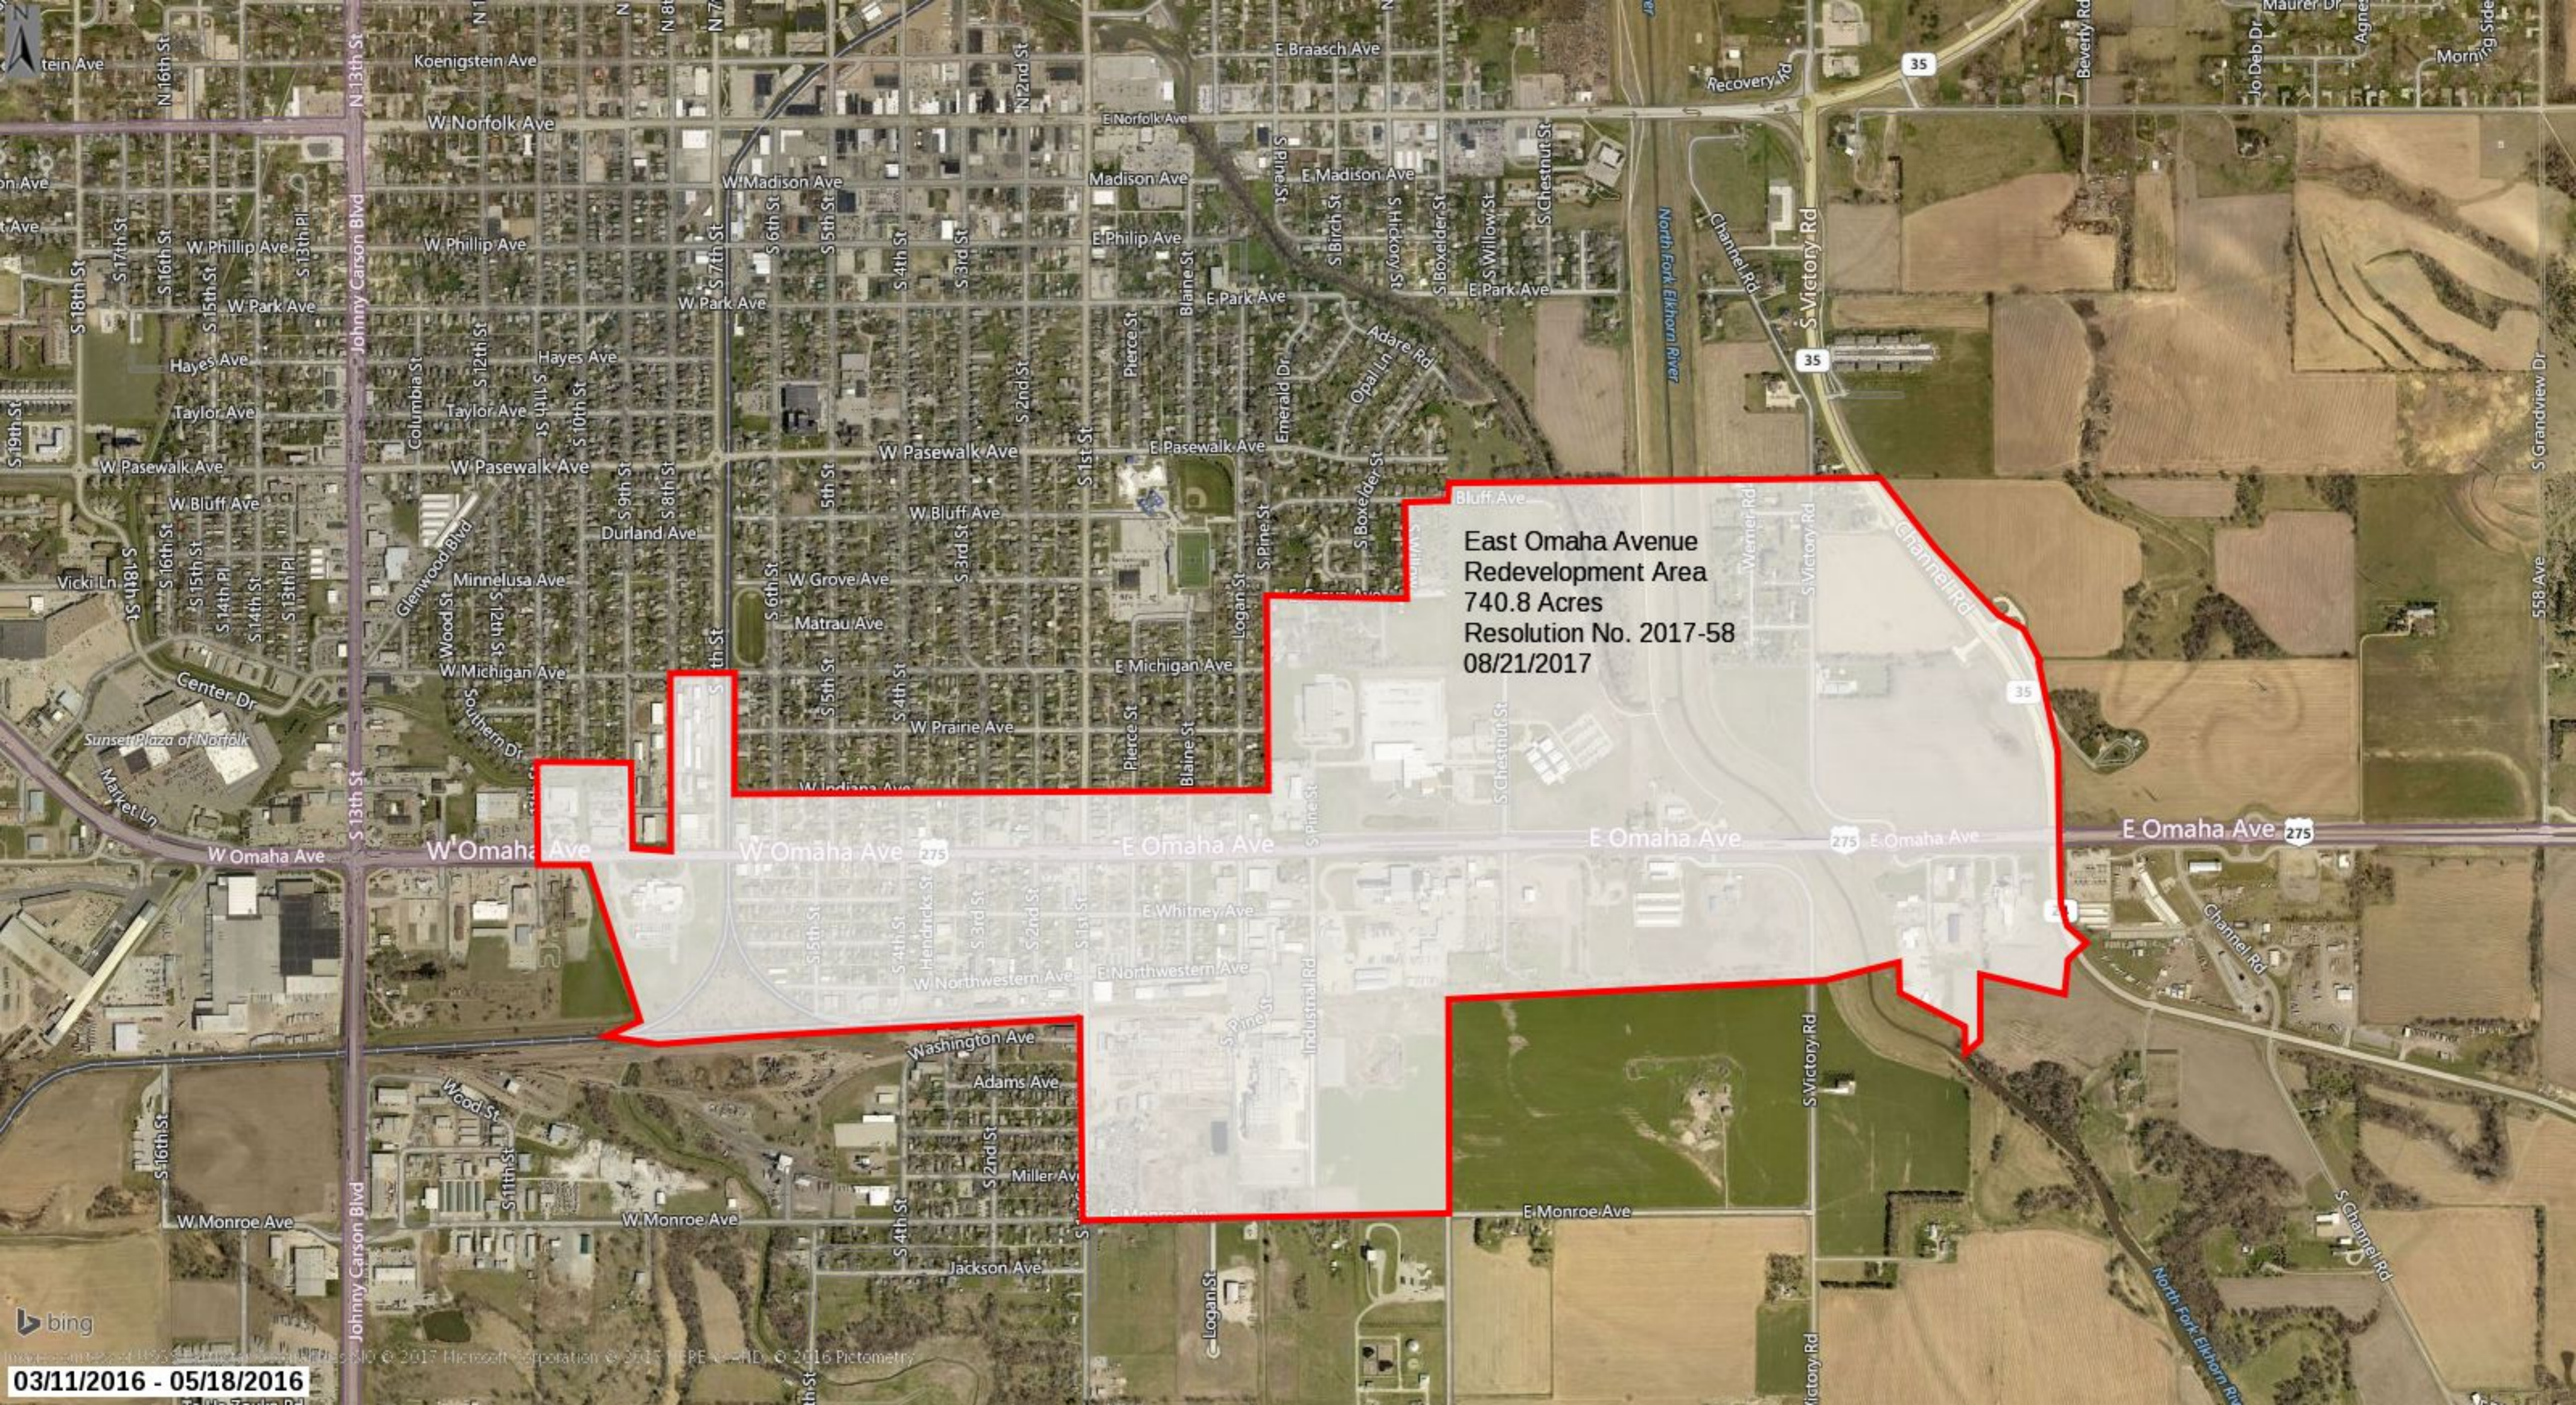

BLIGHT & SUBSTANDARD DESIGNATED AREAS

East Omaha Avenue
Redevelopment Area
740.8 Acres
Resolution No. 2017-58
08/21/2017

Medelman's Lake Development
Resolution No. 2017-31
Approved 6/5/2017
292 Acres (Lake not included)