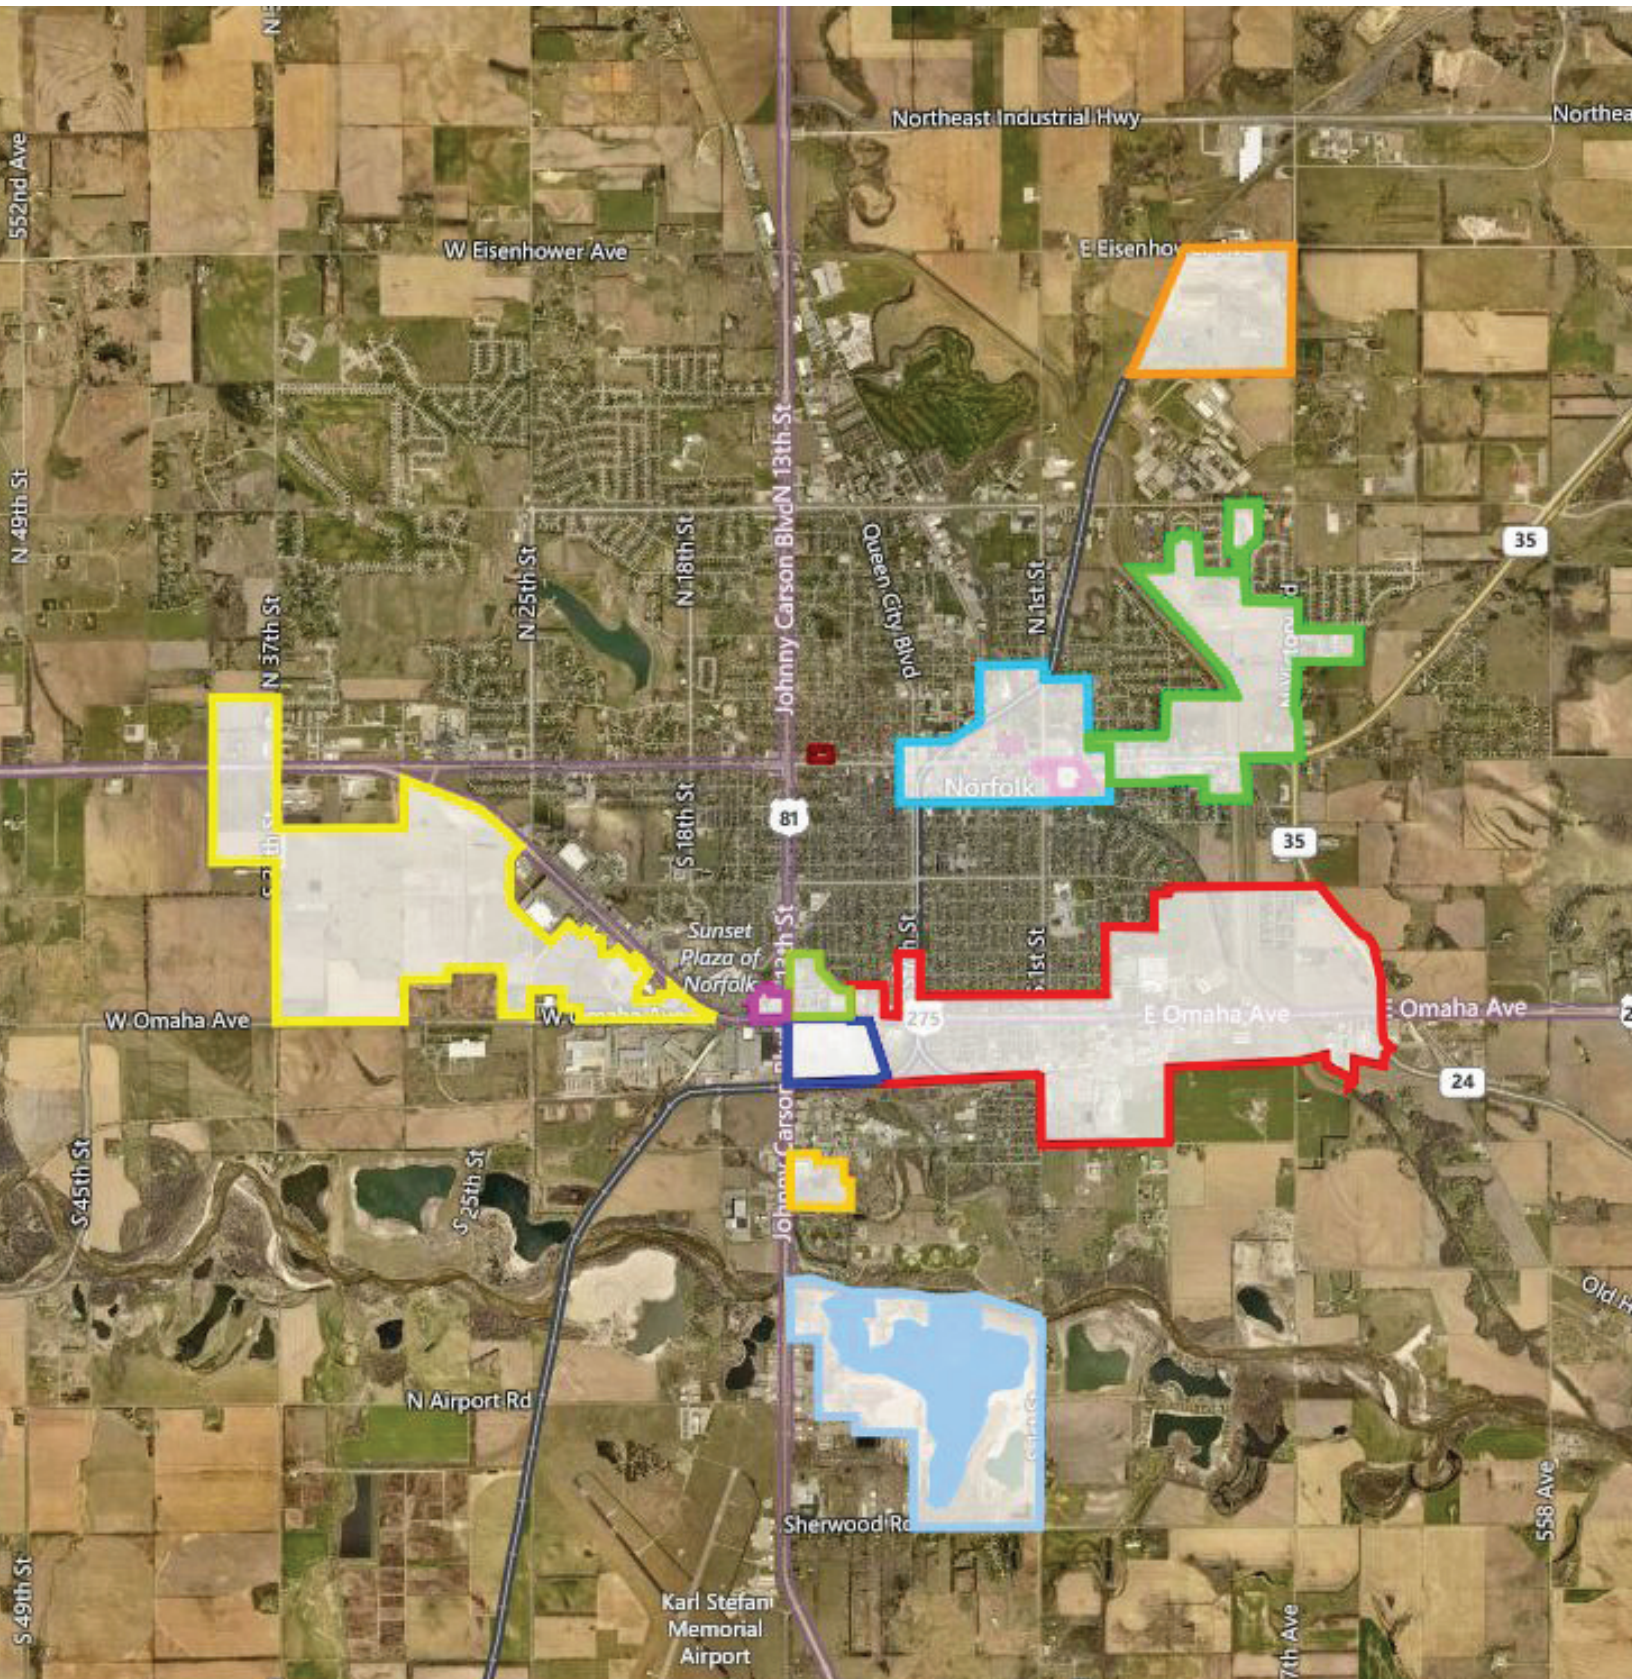

BLIGHT & SUBSTANDARD DESIGNATED AREAS

East Omaha Avenue
Redevelopment Area
740.8 Acres
Resolution No. 2017-58
08/21/2017

Medelman's Lake Development
Resolution No. 2017-31
Approved 6/5/2017
292 Acres (Lake not included)

OL Scheer
Resolution No. 2016-64
9.02 Acres

W Omaha Ave

W Omaha Ave

W Omaha Ave

W Omaha Ave

S 13th St

S 13th St

Jonny Carson Blvd

S 13th St

S 13th St

blvd

Market Ln

Sunset Plaza of Norfolk

N 81

Johnny Carson Blvd

81